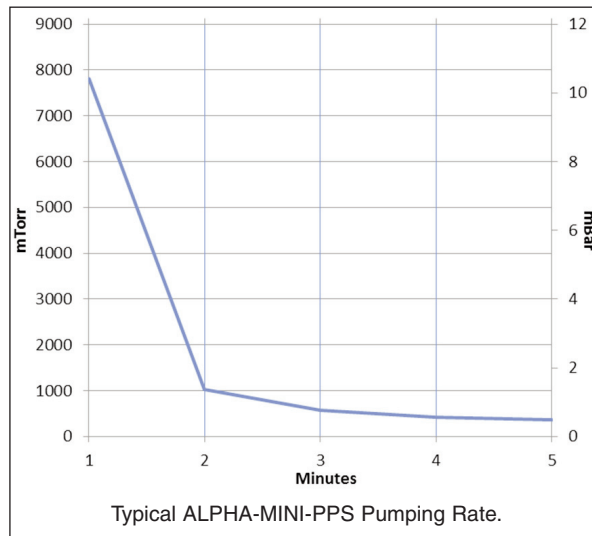

Specifications

Pump

Ultimate Pressure: ≤ 2.0 millibar.
 Nominal Pumping Speed: 6 liter per minute.
 Input Voltage: 24 V DC, $\pm 10\%$.
 Motor Rating Max.: 17.2 W.
 Current Max.: 0.72 A.
 Sound Pressure Level: 45 dB(A).
 Ambient Temperature: 5–40°C.
 Weight: 1.8 kg (4 lbs.).
 Dimensions: 180 mm x 106 mm x 99.5 mm (7.1 in. x 4.2 in. x 3.9 in.)

Power Supply

Output Voltage: 24 V DC, $\pm 2\%$.
 Output Current: 4.6 A.
 Ambient Temperature: 5–50°C.
 Weight: 0.7 kg (1.5 lbs.).
 Dimensions: 169 mm x 142 mm x 56.6 mm
 (6.7 ins. x 5.6 ins. x 2.2 ins.).
 Mains Power Required: 115–230 V (–20 +15) V AC, 50/60 Hz.

Maintenance

The diaphragms should be changed with every 12,000 hours of operation.

Ordering Information

Model	Description
ALPHA-MINI-PPS	Miniature Diaphragm Pump. Includes power supply, power control cable, and vacuum tubes [25.4 cm (10 in.) and 0.9 m (3 ft.)].
ALPHA-MINI-PPS-REPKIT	Maintenance Overhaul Kit. Includes replacement diaphragm and parts for ALPHA-MINI-PPS.